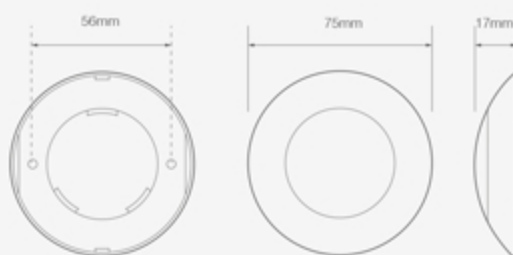

7524 SERIES COLOURED INTERIOR LAMPS

Voltage Range: 12V only

Warranty: 3 years

- Choice of coloured light outputs
 - LED Qty: 24
 - Surface mounted – attractive domed design
 - Low current draw
 - Replacement bezels available;
- White: **75W**, Chrome: **75C**, Gold: **75G**

Overall Size: Ø75 x 17mm Cable Length: 400mm
Current Draw (13.8V / 28V): Blue: 0.2A, Red: 0.15A

DUAL-COLOUR* BLUE & WHITE LED

7524WB

DUAL-COLOUR* RED & WHITE LED

7524WR

RED LED ROUND LAMP

7524RW White Bezel
7524RC Chrome Bezel

**Dual-colours illuminate simultaneously*

10 SERIES RED STRIP LAMP

Voltage Range: 12V only

Warranty: 3 years

- Red light output
 - LED Qty: 31
 - Comes with white end caps
 - Low-profile depth of just 10mm
 - Replacement end caps available;
- White: **10WB**, Chrome: **10CB**

RED STRIP LAMP

1031R12

Overall Size: 150 x 25 x 10mm Cable Length: 100mm
Current Draw (13.8V): 0.17A